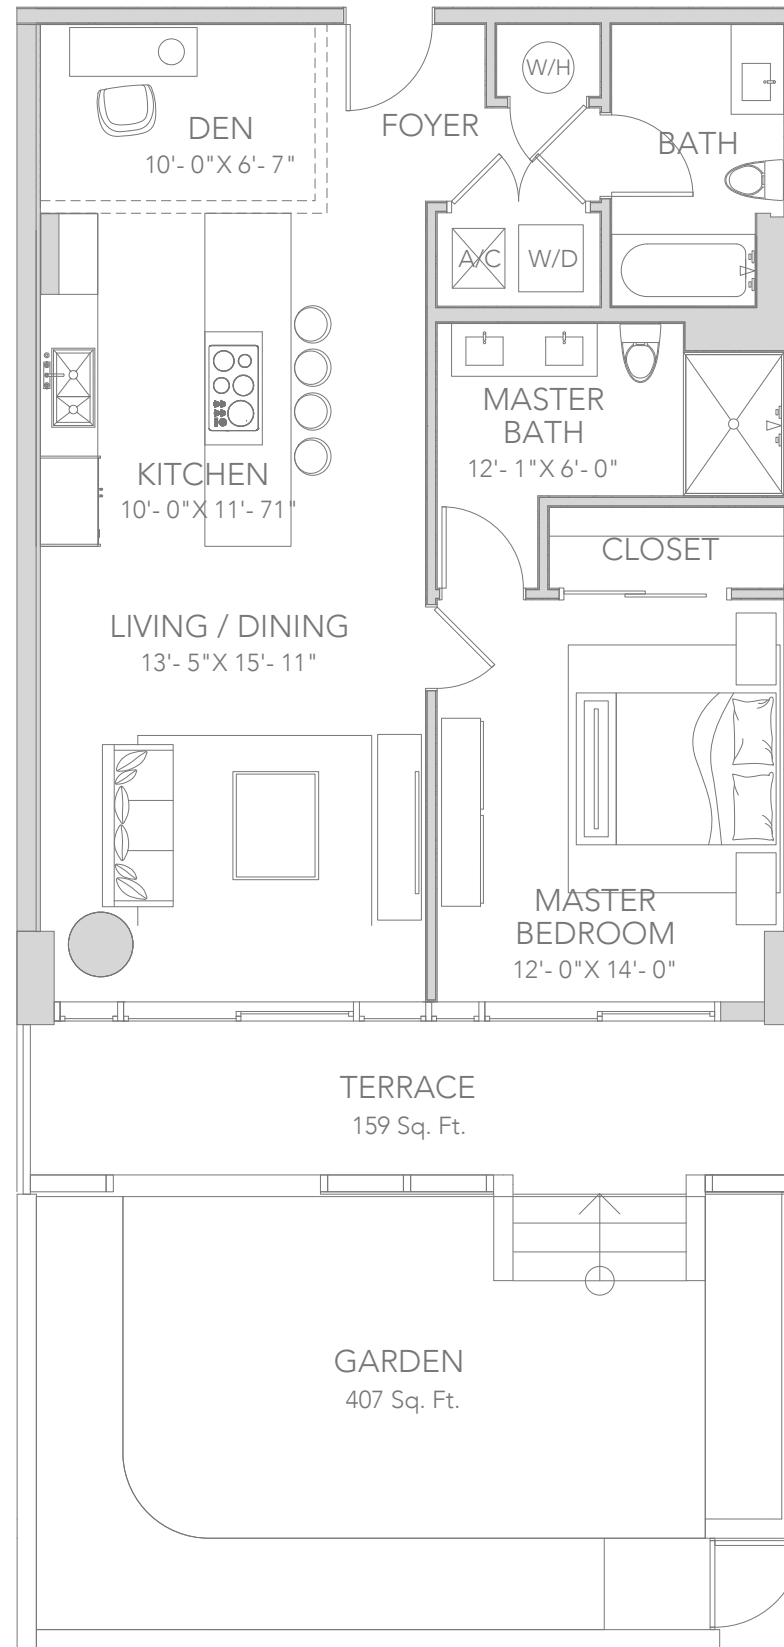

RESIDENCE K

1 BEDROOM + DEN | 2 BATHROOMS

RESIDENCES

Garden Residence 2 & 3

| AREA | SQ FT | SQ M |
|----------|-------|-------|
| INTERIOR | 940 | 87.3 |
| TERRACES | 159 | 14.8 |
| GARDEN | 407 | 37.8 |
| TOTAL | 1,506 | 244.2 |

RICARDO BOFILL
TALLER DE ARQUITECTURA